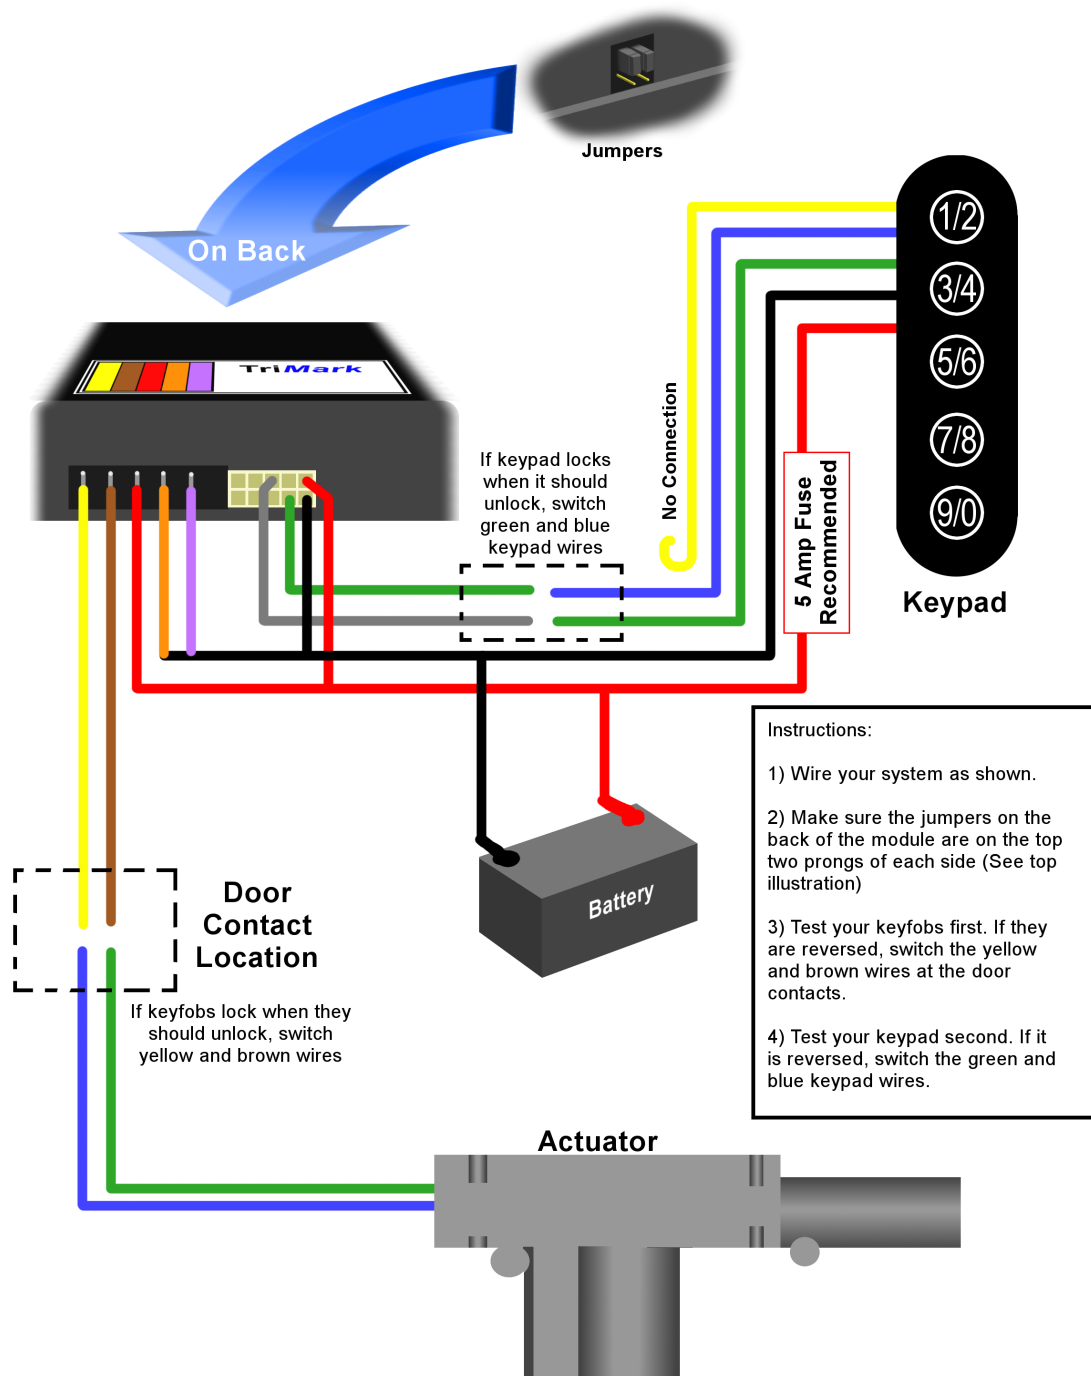

TM-Multi (22314-01) and Relay Keypad (29810-0X) Combination Instructions

TriMark Corporation
500 Bailey Avenue
P.O. Box 350
New Hampton, Iowa 50659
United States
Tel: 641-394-3188
Fax: 641-394-2392
E-mail: tips@trimarkcorp.com
www.trimarkcorp.com